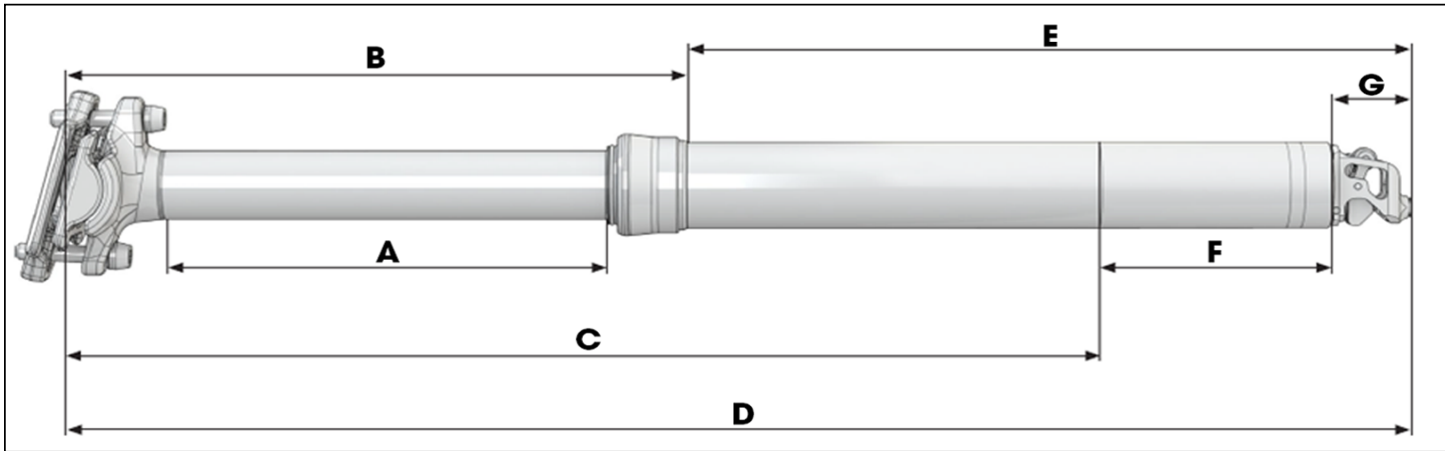

## Line 34.9

Model 41485

| (A)<br>Travel | (B)<br>Height at max insertion | (C)<br>Max extension | (D)<br>Total length | (E)<br>Max insertion<br>(includes acuator) | (F)<br>Min insertion | (G)<br>Acuator length |
|---------------|--------------------------------|----------------------|---------------------|--|----------------------|-----------------------|
| 100mm         | 142                            | 240                  | 331                 | 188  | 70                   | 21                    |
| 150mm         | 192                            | 330                  | 431                 | 238  | 80                   | 21                    |
| 170mm         | 212                            | 364                  | 475                 | 262  | 90                   | 21                    |