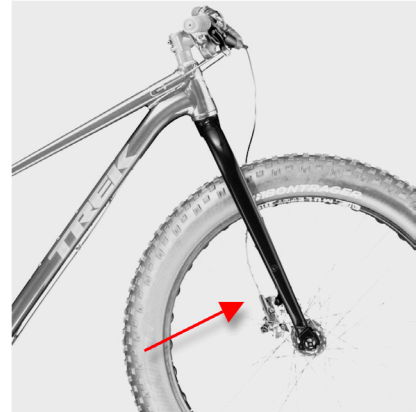

A small number of these bicycles were made with a fork that was assembled incorrectly. An incorrectly assembled fork could come out of alignment with the handlebar, which could allow the front wheel to turn unexpectedly and cause you to fall. If this happens, you could be involved in a serious accident.

This letter was prepared in cooperation with the Consumer Product Safety Commission. If you have questions about the information in this letter, please contact your Trek retailer.

Figure 1. Fork of the bicycle