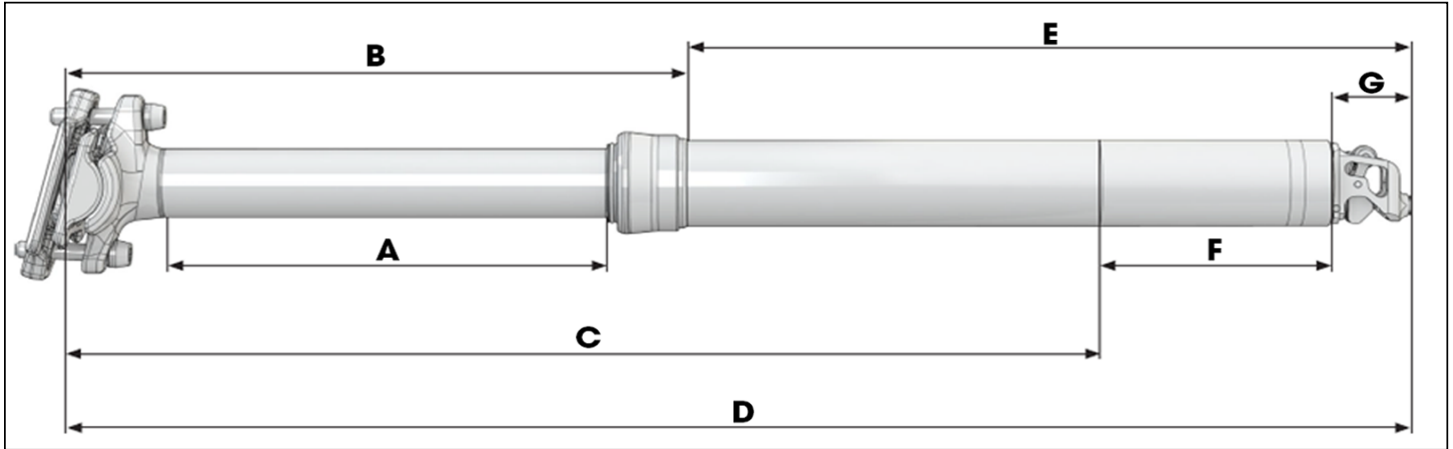

## Line Elite 31.6

Model 22689

(A) Travel	(B) Height at max insertion	(C) Max extension	(D) Total length	(E) Max insertion (includes actuator)	(F) Min insertion	(G) Actuator length
100mm	163.4	257	364.5	201.1	80	27.5
130mm	193.4	317	424.5	231.1	80	27.5
150mm	213.4	357	464.5	251.1	80	27.5
170mm	233.4	357	504.5	271.1	120	27.5